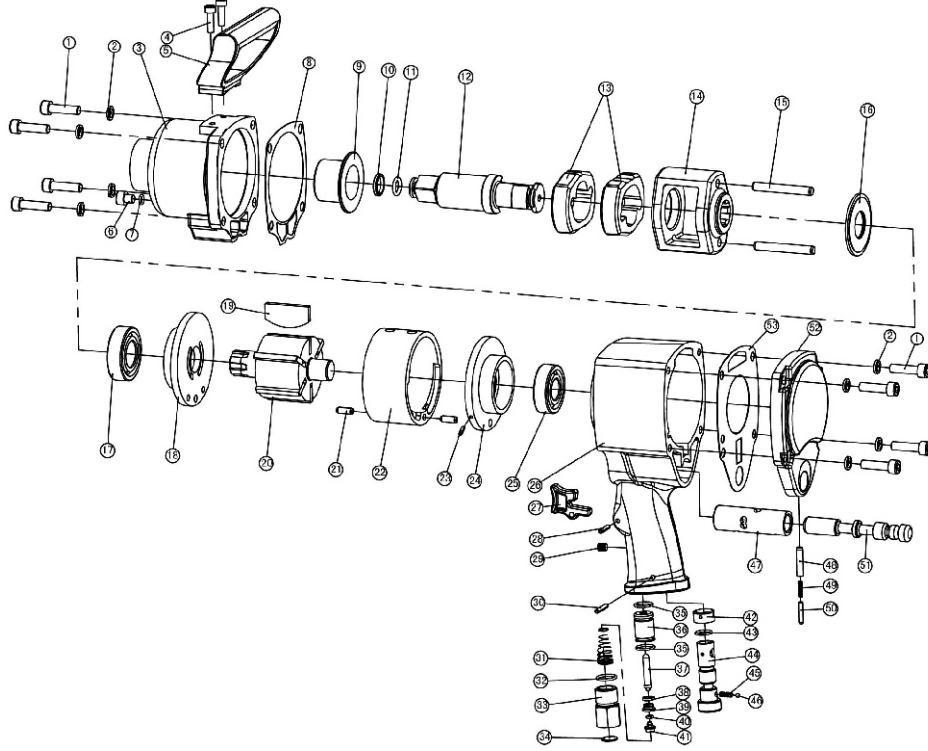

# AT-265 **GAV** HAVALI SOMUN SÖKME 3/4"

No	List Of Parts	Q'ty	No	List Of Parts	Q'ty
1	hex screw	8	29	screw	1
2	gasket	8	30	pin	1
3	hammer case	1	31	spring	1
4	hex screw	2	32	O ring	1
5	D-handle	1	33	air inlet	1
6	screw	1	34	air inlet screen	1
7	O ring	1	35	O ring	2
8	gasket	1	36	valve bushing	1
9	anvil bushing	1	37	pin	1
10	circlip	1	38	O ring	1
11	O ring	1	39	inlet valve	1
12	anvil	1	40	O ring	1
13	hammer	2	41	inlet valve	1
14	hammer cage	1	42	bushing	1
15	pin	1	43	O ring	1
16	gasket	1	44	timing button	1
17	bearing	1	45	spring	1
18	front end plate	1	46	steel ball	1
19	vane	6	47	throttle bushing	1
20	rotor	1	48	direction bushing	1
21	pin	2	49	spring	1
22	cylinder	1	50	pin	1
23	pin	1	51	throttle core	1
24	rear end plate	1	52	back cover	1
25	bearing	1	53	gasket	1
26	handle	1	54		
27	trigger	1	53		
28	pin	1	54		